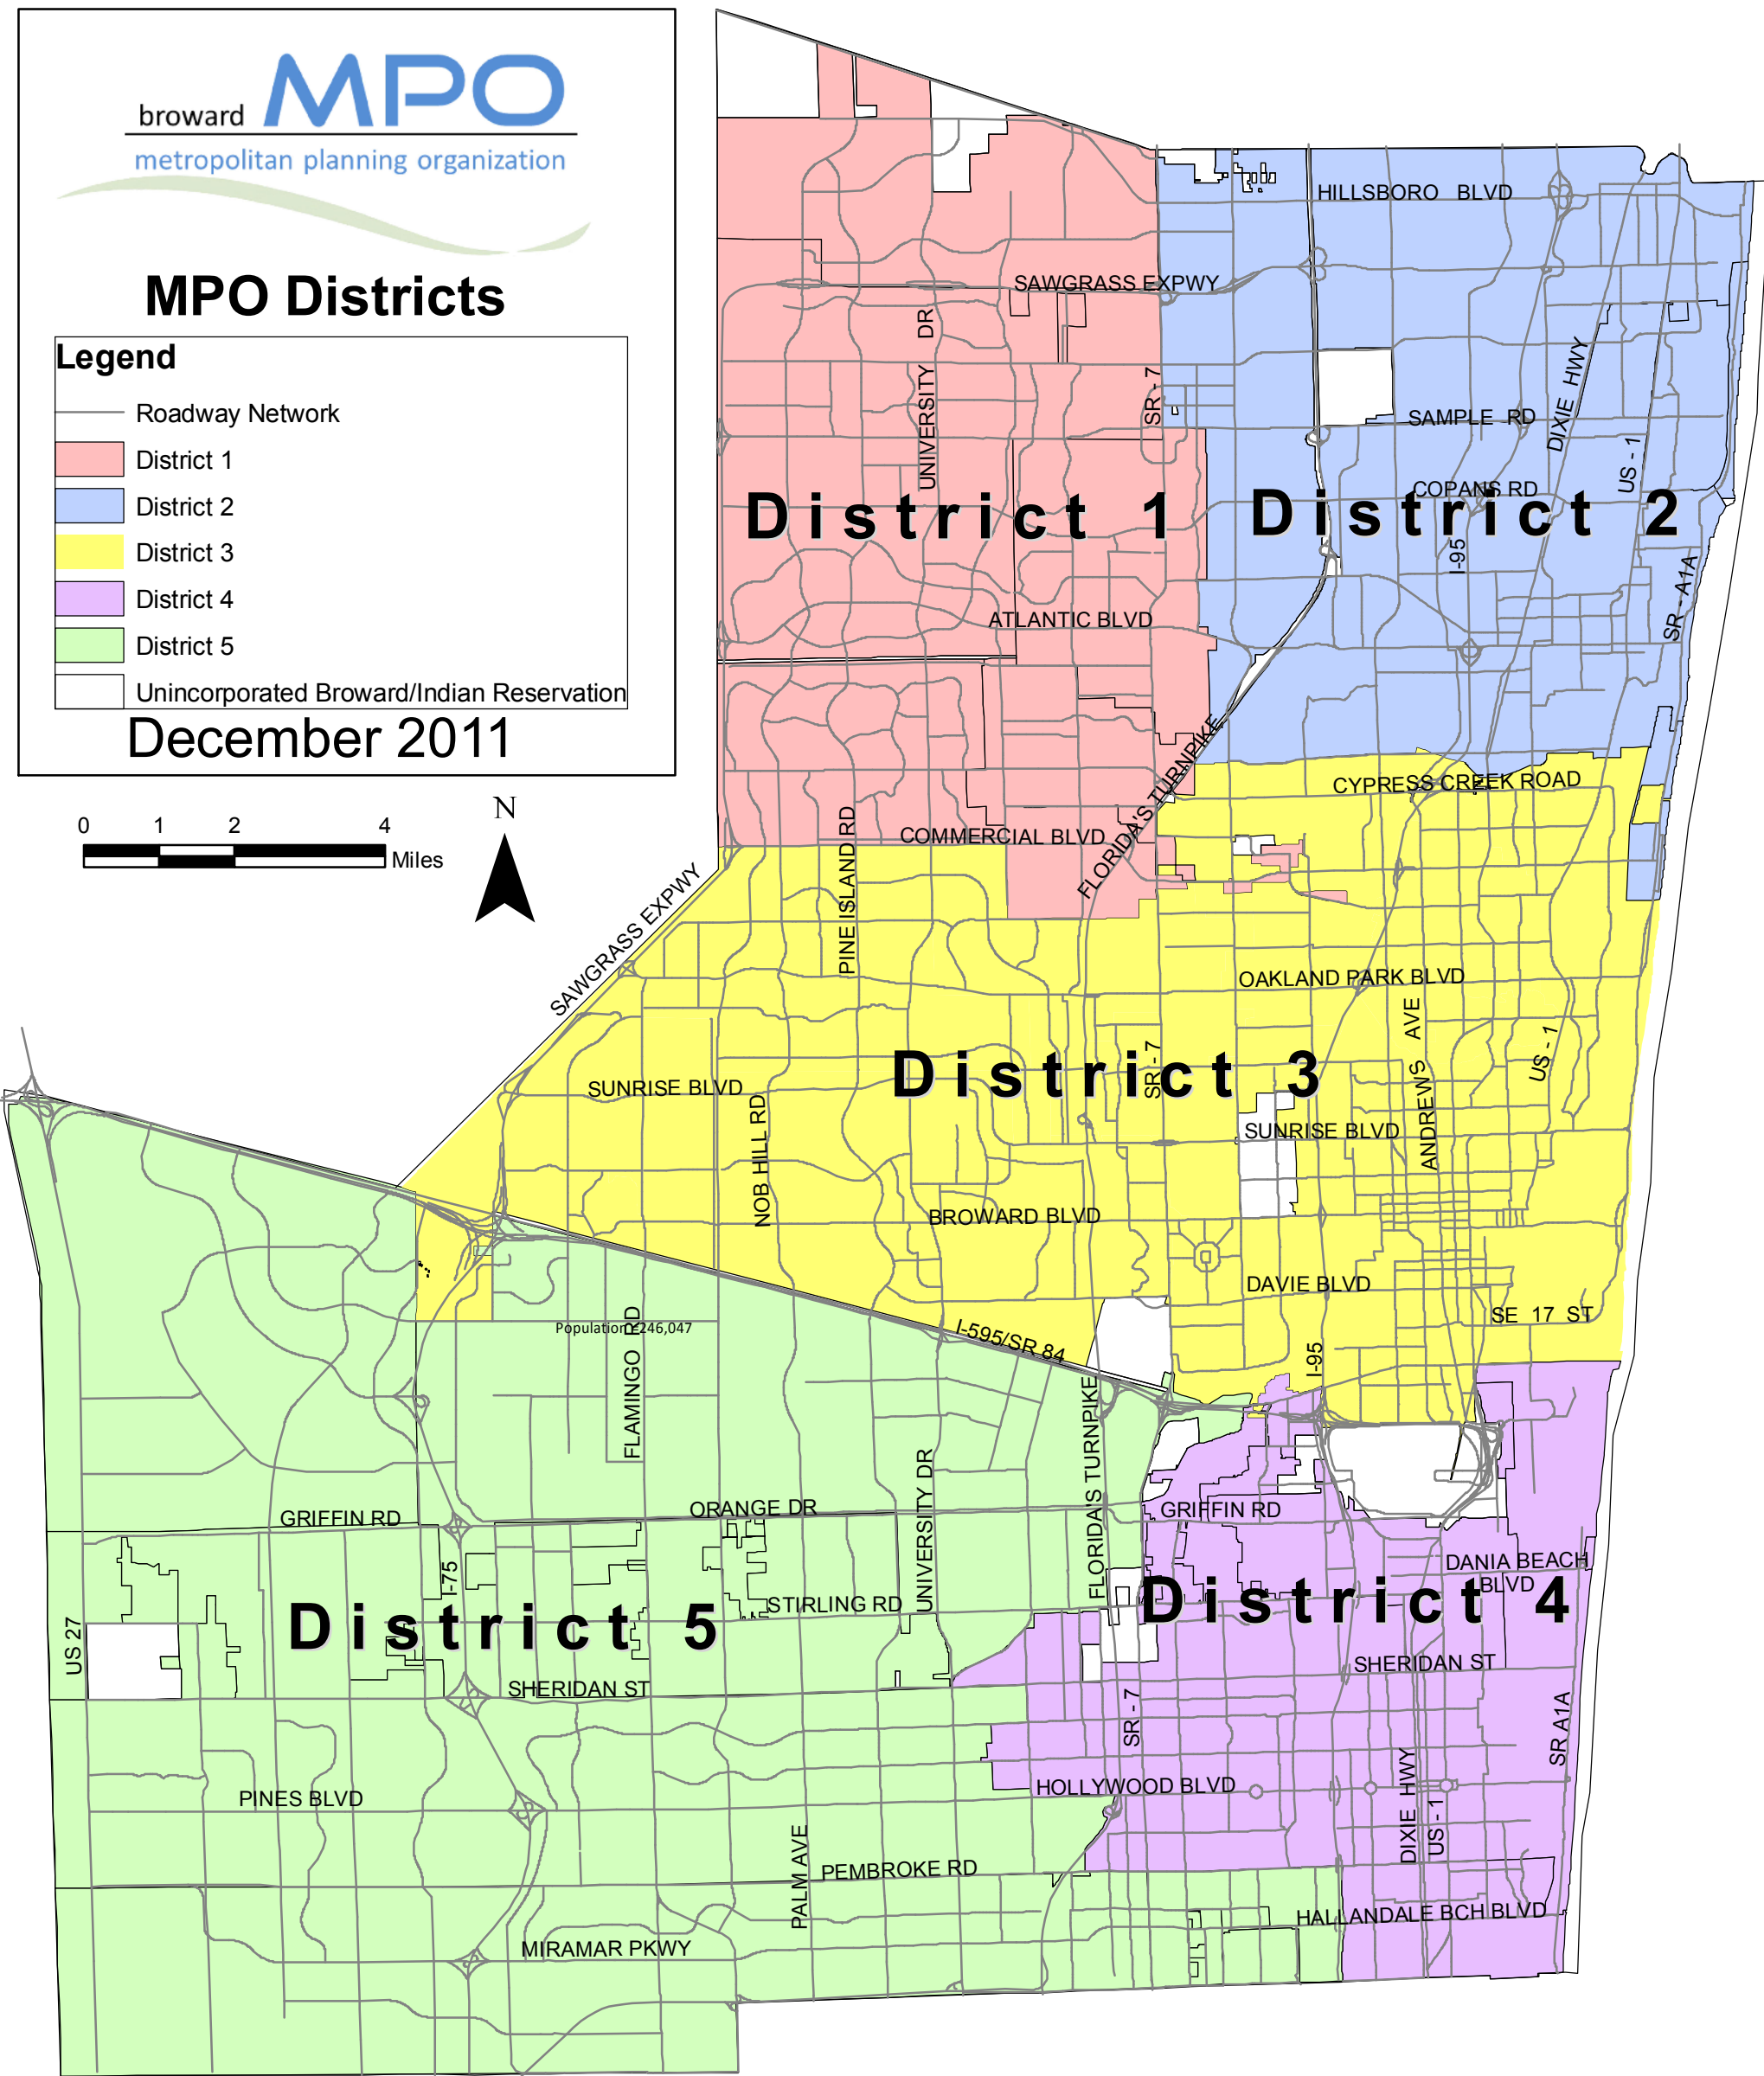

MPO Districts

Legend

-  Roadway Network
-  District 1
-  District 2
-  District 3
-  District 4
-  District 5
-  Unincorporated Broward/Indian Reservation

December 2011

Population Statistics and MPO Membership

Cities denoted in **RED** are voting members for that district; cities denoted in **GREEN** are alternates for the district.
(population figures are 2010 census data)

District 1: (2 Representatives)

Coral Springs and Tamarac
Margate, Parkland, North Lauderdale
Population = 278,361

District 2: (2 Representatives)

Pompano Beach and Deerfield Beach
Coconut Creek, Lighthouse Point,
Lauderdale-By-The-Sea, Hillsboro Beach
Population = 246,047

District 3: (4 Representatives)

Fort Lauderdale, Plantation, Sunrise, Lauderdale Lakes, Wilton Manors, Oakland Park, Lauderdale Lakes, Wilton Manors, Sea Ranch Lakes, Lazy Lakes
Population = 502,974

(*Fort Lauderdale to have 2 representatives on MPO board.)

District 4: (1 Representative)

Hollywood
Hallandale Beach and Dania Beach
Population = 207,520

District 5: (4 Representatives)

Pembroke Pines, Davie, Weston, Miramar
Cooper City, Pembroke Park, West Park,
Southwest Ranches
Population = 443,654